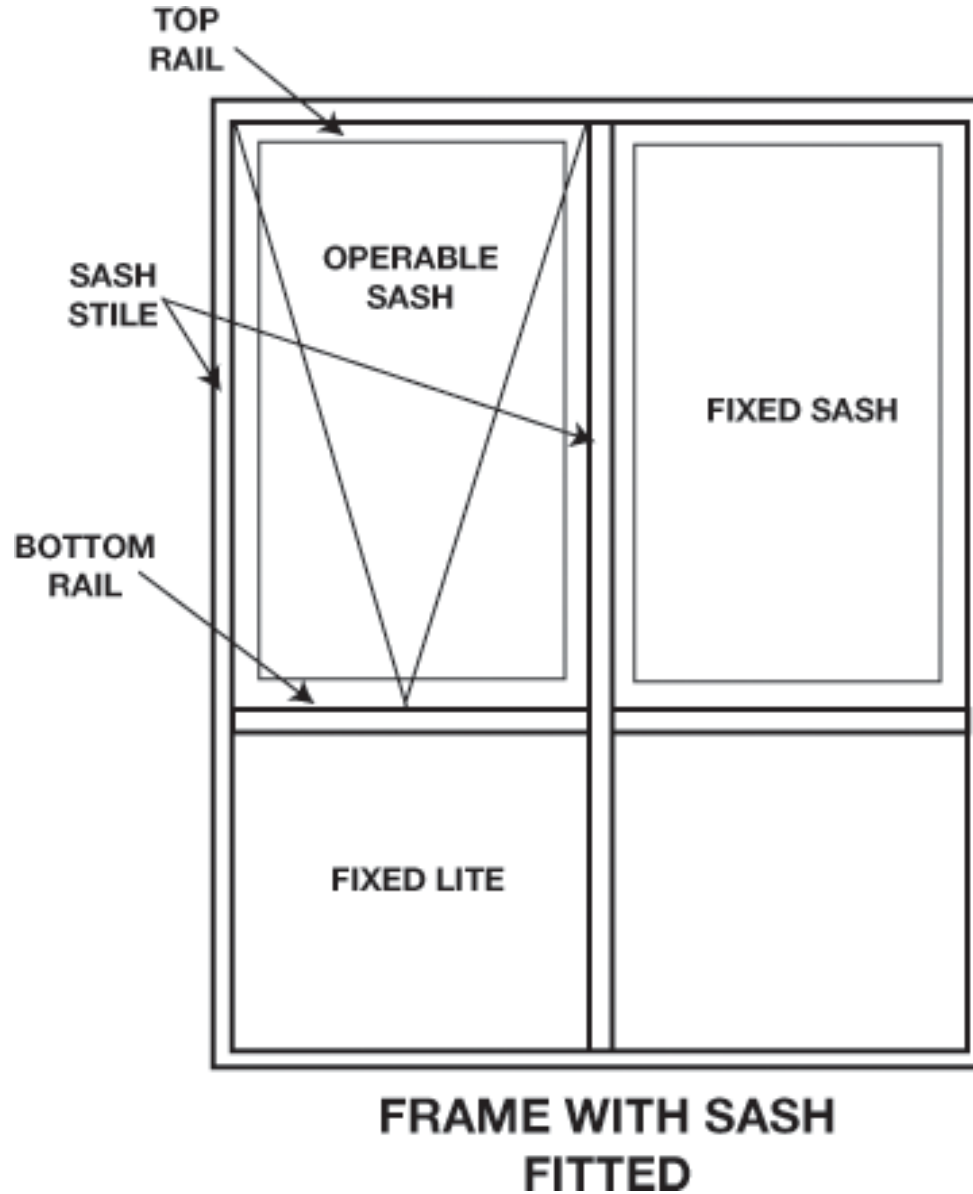

Window Types

DOUBLE HUNG
 Pair of Vertical Sliding Sashes within a frame signified by a cross on centre line

SLIDING WINDOW
 Horizontal sliding sash within a frame. Signified by an arrow showing direction of sash operation

AWNING
 Top hung sash operating outward either by winder or hand operation Signified by "V" centre of V gives lock position

CASEMENT
 Side hung sash point indicates lock. Example above is hinged on left hand side

Window Types

ENTRY FRAME (Single)
To take hung door
No line across bottom indicates no sill required

ENTRY FRAME DOUBLE
To take pair of hung doors
Line across bottom indicates sill required

ENTRY FRAME
Left hand Hinged

**MESH VENT
(Permanent Ventilation in Sash)**

**LAPPED GLASS
(Permanent Ventilation)**

Frame Terminology

FRAME

Window Terminology

Door Terminology

Note: Door shown Standard Sliding Left to Right

(Opposite Hand = Reverse)