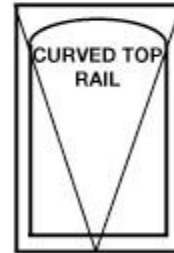

Window Types

DOUBLE HUNG
 Pair of Vertical Sliding Sashes within a frame signified by a cross on centre line

SLIDING WINDOW
 Horizontal sliding sash within a frame. Signified by an arrow showing direction of sash operation

AWNING
 Top hung sash operating outward either by winder or hand operation Signified by "V" centre of V gives lock position

CASEMENT
 Side hung sash point indicates lock. Example above is hinged on left hand side

ENTRY FRAME PAIR

BIFOLD DOOR

Bifold Door

STACKER DOOR

SLIDING DOOR
Horizontal sliding sash within a frame. Signified by an arrow showing direction of sash operation

Window Types

FEDERATION BARS

COLONIAL BARS

TUDOR BARS

DIAMOND BARS

3 BAR SUNBURST

5 BAR SUNBURST

CURVED HEADS - SEMICIRCLE SHOW

BULL NOSE HORNS

Note: Trend/Bull Nose horns are available in timber and aluminium Widestyle double hung

Note: Curved Top Rail - timber product only