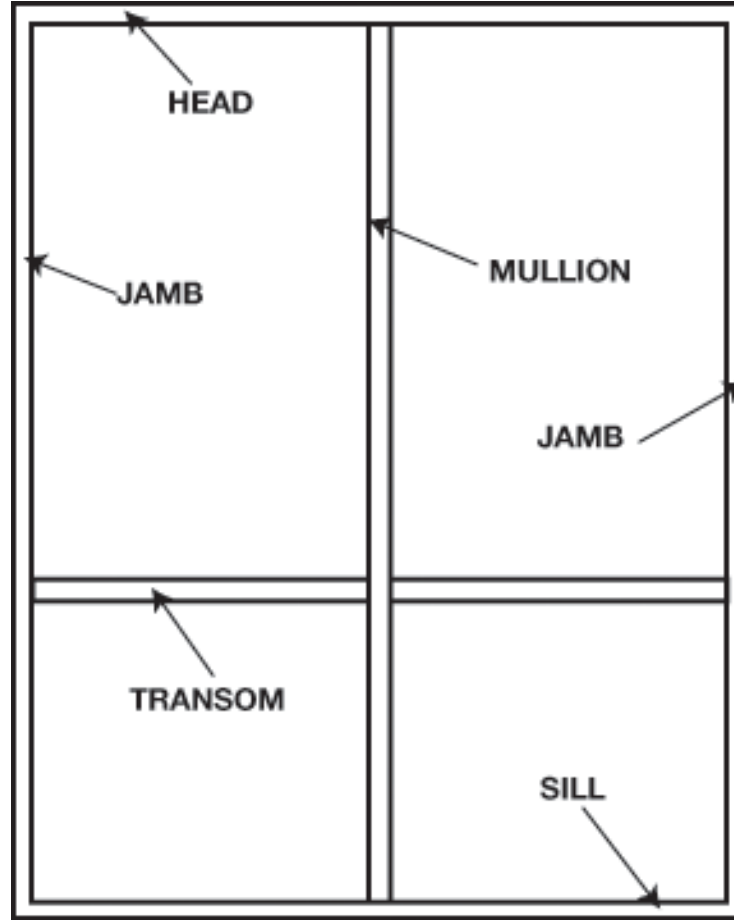

Frame Terminology

FRAME