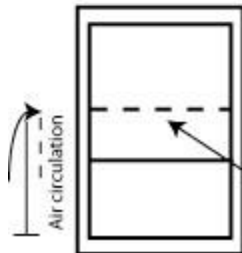

Window Types

DOUBLE HUNG
 Pair of Vertical Sliding Sashes within a frame signified by a cross on centre line

SLIDING WINDOW
 Horizontal sliding sash within a frame. Signified by an arrow showing direction of sash operation

Window Types

ENTRY FRAME (Single)
To take hung door
No line across bottom indicates no sill required

ENTRY FRAME DOUBLE
To take pair of hung doors
Line across bottom indicates sill required

ENTRY FRAME
Left hand Hinged

ENTRY FRAME PAIR

BIFOLD DOOR

Bifold Door

STACKER DOOR

SLIDING DOOR
Horizontal sliding sash within a frame. Signified by an arrow showing direction of sash operation

Window Types

FEDERATION BARS

COLONIAL BARS

**MESH VENT
(Permanent Ventilation in Sash)**

**LAPPED GLASS
(Permanent Ventilation)**

Frame Terminology

FRAME

Window Terminology

Door Terminology

Note: Door shown Standard Sliding Left to Right

(Opposite Hand = Reverse)