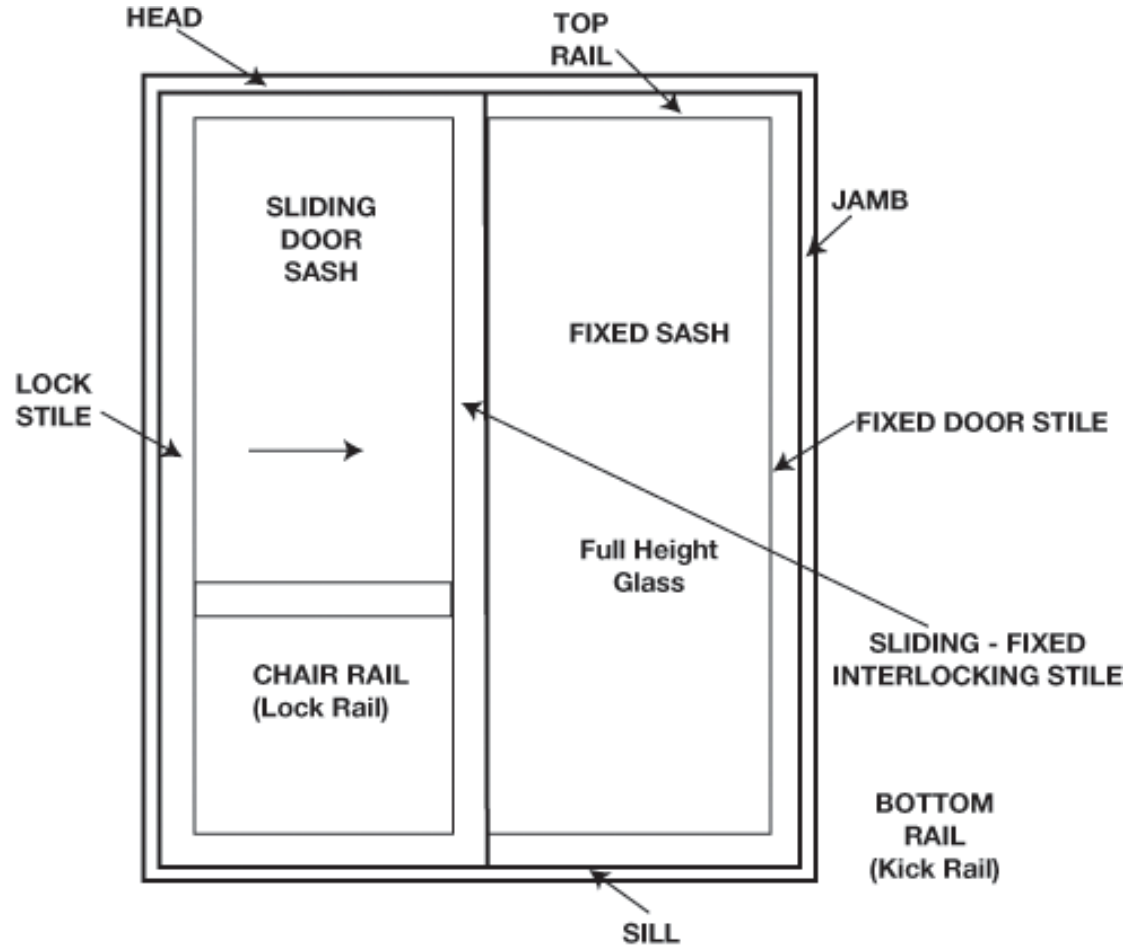

Window Types

DOUBLE HUNG
 Pair of Vertical Sliding Sashes within a frame signified by a cross on centre line

SLIDING WINDOW
 Horizontal sliding sash within a frame. Signified by an arrow showing direction of sash operation

AWNING
 Top hung sash operating outward either by winder or hand operation Signified by "V" centre of V gives lock position

CASEMENT
 Side hung sash point indicates lock. Example above is hinged on left hand side

Window Types

ENTRY FRAME (Single)
To take hung door
No line across bottom indicates no sill required

ENTRY FRAME DOUBLE
To take pair of hung doors
Line across bottom indicates sill required

ENTRY FRAME
Left hand Hinged

**MESH VENT
(Permanent Ventilation in Sash)**

**LAPPED GLASS
(Permanent Ventilation)**

Frame Terminology

FRAME

Window Terminology

Door Terminology

Note: Door shown Standard Sliding Left to Right

(Opposite Hand = Reverse)