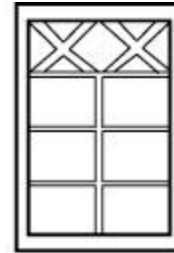

Window Types

Double Hung

Sliding Window

Casement Window

Casement Window - combination casement/fixed lite/casement

Awning Windows - shown with Federation layout above

Window Types

**Top & Bottom picture:
Bay window style**

Window Types

DOUBLE HUNG
 Pair of Vertical Sliding Sashes within a frame signified by a cross on centre line

SLIDING WINDOW
 Horizontal sliding sash within a frame. Signified by an arrow showing direction of sash operation

Window Types

ENTRY FRAME (Single)
To take hung door
No line across bottom indicates no sill required

ENTRY FRAME DOUBLE
To take pair of hung doors
Line across bottom indicates sill required

ENTRY FRAME
Left hand Hinged

ENTRY FRAME PAIR

BIFOLD DOOR

Bifold Door

STACKER DOOR

SLIDING DOOR
Horizontal sliding sash within a frame. Signified by an arrow showing direction of sash operation

Window Types

FEDERATION BARS

COLONIAL BARS